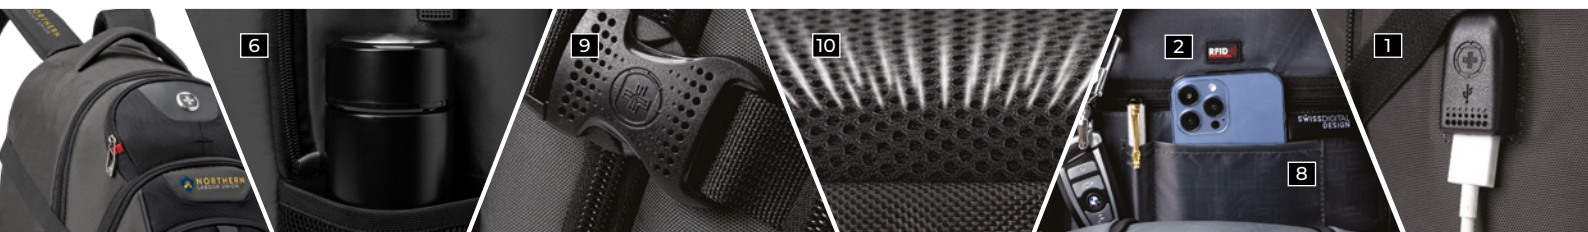

# VECTOR BACKPACK

The VECTOR Backpack is a sleek backpack with straps. Reflective trim in front. It is perfect for students, professionals and travelers.

- 1: Patented smart USB interface with built-in cable design
- 2: RFID protection
- 3: Durable materials
- 4: Dedicated padded laptop pocket fit 16" MacBook Pro compartment, fit every Notebook up to 15.25"x10.375"x1" (39x26x2.5cm)
- 5: Trolley sleeve fit over luggage upright handle for easy carrying
- 6: Pockets for water bottle/storage
- 7: Sunglasses pocket
- 8: Multi-function organized pockets
- 9: Adjustable shoulder straps with S-curve ergonomics
- 10: Strategically breathable padded air-mesh backpack for comfort

# VECTOR BACKPACK

The VECTOR Backpack is a sleek backpack with straps. Reflective trim in front. It is perfect for students, professionals and travelers.